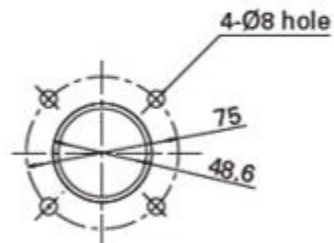

Dimensions

CE-B-1D

Inlet (Manual charging)

Inlet (Automatic charging)

Outlet

* Cover included as standard equipment.

(mm)