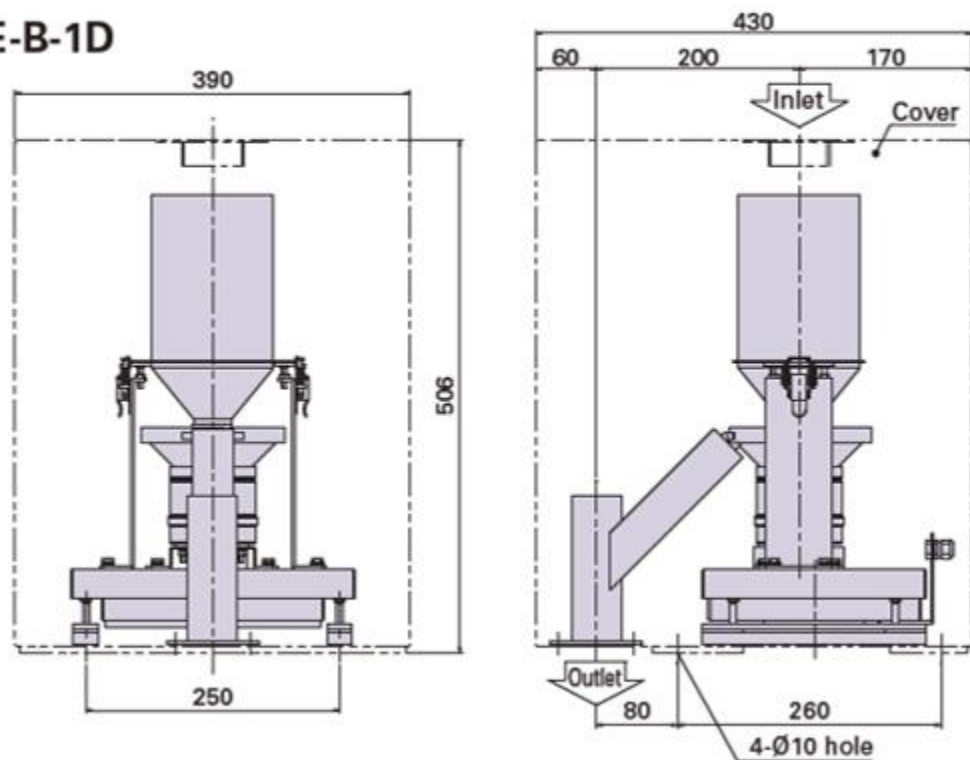

Dimensions

CE-B-1D

Inlet (Manual charging)

Inlet (Automatic charging)

Outlet

* Cover included as standard equipment.

(mm)