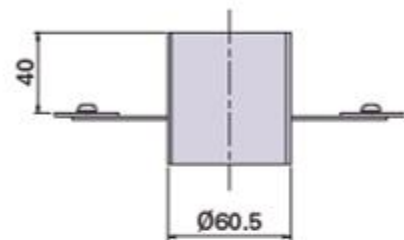

Dimensions

CE-B-1D

Inlet (Manual charging)

Inlet (Automatic charging)

Outlet

* Cover included as standard equipment.

(mm)