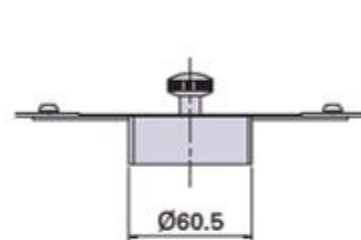

Dimensions

CE-B-1D

Inlet (Manual charging)

Inlet (Automatic charging)

Outlet

* Cover included as standard equipment.

(mm)